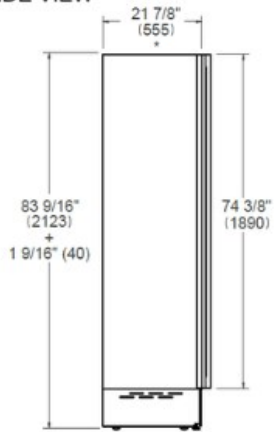

With a generous 352L capacity, the internal configuration is thoughtfully designed for maximum flexibility. The refrigerator features 4 drawers, along with 3 height-adjustable shelves and 1 fixed shelf. This versatile layout ensures efficient use of space to accommodate various storage needs.

[Guarda online](#)

Specificaties

Eigenschappen

Koelkasten

Afmeting	60 cm
Interface	internal digital LED touch interface
Programma opties	Super Freeze, Ice Maker, Water Filter Replacement Alarm, Eco Mode, Vacation Mode, Sabbath Mode
Verlichting	LED lights on sides and top
Open deur alarm	ja
Afwerking deur	Geïntegreerd
Interior finish	stainless steel back wall
Deurvakken	3 height-adjustable bins
Capaciteit vriezer	352 L
Vrieslade	4
Automatic ice maker	ja
Ice production capacity	1,8kg/24h
Water filter	internal
Water supply pressure	MIN 0.17 MPa (1.7 bar, 25 PSI) MAX 0.55 MPa (5.5 bar, 80 PSI)
Geluidsniveau	39 (dB)
Certificering	CB, CE

FRONT VIEW

TOP VIEW

* Depth without door
** Maximum Overall Handle Dimension,
3/4" (19) door panel thickness