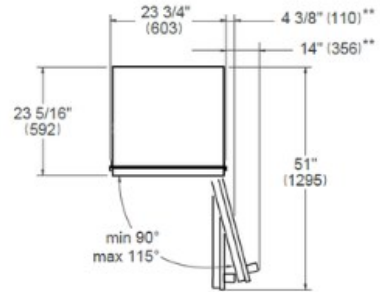

[Guarda online](#)

Specificaties

Eigenschappen

Koelkasten

Afmeting	60 cm
Interface	internal digital LED touch interface
Programma opties	Super Freeze, Ice Maker, Water Filter Replacement Alarm, Eco Mode, Vacation Mode, Sabbath Mode
Verlichting	LED lights on sides and top
Open deur alarm	ja
Afwerking deur	Geïntegreerd
Interior finish	stainless steel back wall
Deurvakken	3 height-adjustable bins
Capaciteit vriezer	352 L
Vrieslade	4
Automatic ice maker	ja
Ice production capacity	1,8kg/24h
Water filter	internal
Water supply pressure	MIN 0.17 MPa (1.7 bar, 25 PSI) MAX 0.55 MPa (5.5 bar, 80 PSI)
Geluidsniveau	39 (dB)
Certificering	CB, CE

FRONT VIEW

TOP VIEW

* Depth without door
** Maximum Overall Handle Dimension,
3/4" (19) door panel thickness