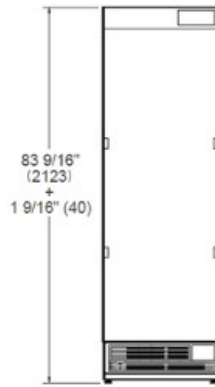

With a generous 352L capacity, the internal configuration is thoughtfully designed for maximum flexibility. The refrigerator features 4 drawers, along with 3 height-adjustable shelves and 1 fixed shelf. This versatile layout ensures efficient use of space to accommodate various storage needs.

[Guarda online](#)

Specificaties

Eigenschappen

Koelkasten

Afmeting	60 cm
Interface	internal digital LED touch interface
Programma opties	Super Freeze, Ice Maker, Water Filter Replacement Alarm, Eco Mode, Vacation Mode, Sabbath Mode
Verlichting	LED lights on sides and top
Open deur alarm	ja
Afwerking deur	Geïntegreerd
Interior finish	stainless steel back wall
Deurvakken	3 height-adjustable bins
Capaciteit vriezer	352 L
Vrieslade	4
Automatic ice maker	ja
Ice production capacity	1,8kg/24h
Water filter	internal
Water supply pressure	MIN 0.17 MPa (1.7 bar, 25 PSI) MAX 0.55 MPa (5.5 bar, 80 PSI)
Geluidsniveau	39 (dB)
Certificering	CB, CE

FRONT VIEW

TOP VIEW

* Depth without door
** Maximum Overall Handle Dimension,
3/4" (19) door panel thickness