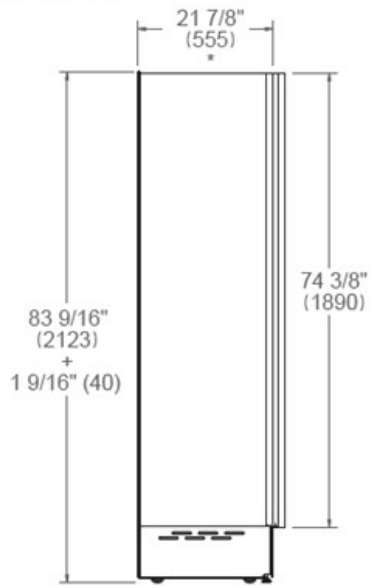

### Koelkasten

Afmeting	45 cm
Interface	internal digital LED touch interface
Programma opties	Super Freeze, Ice Maker, Water Filter Replacement Alarm, Eco Mode, Vacation Mode, Sabbath Mode, Showroom Mode
Verlichting	LED lightening
Open deur alarm	ja
Afwerking deur	Geïntegreerd
Deurscharnier	left (non-reversible)
Interior finish	white plastic and stainless steel
Deurvakken	3 height-adjustable bins
Capaciteit vriezer	245 L
Vrieslade	4
Automatic ice maker	ja
Ice production capacity	1,8kg/24h
Water filter	internal
Water supply pressure	25-80 PSI (1.7-5.5 BAR)
Geluidsniveau	39 (dB)
Certificering	CB, CE

# Afmetingen

---

SIDE VIEW

FRONT VIEW