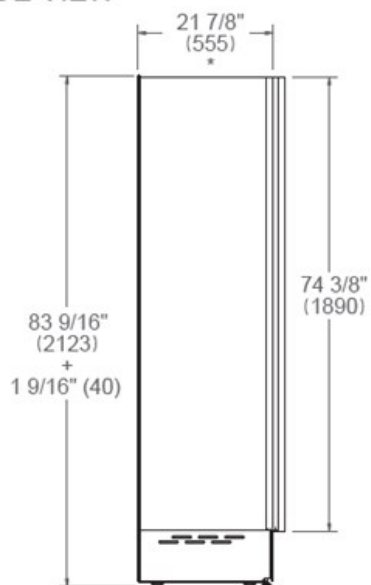

### Koelkasten

Afmeting	45 cm
Interface	internal digital LED touch interface
Programma opties	Super Freeze, Ice Maker, Water Filter Replacement Alarm, Eco Mode, Vacation Mode, Sabbath Mode, Showroom Mode
Verlichting	LED lightening
Open deur alarm	ja
Afwerking deur	Panel ready or Stainless steel
Deurscharnier	left (non-reversible)
Interior finish	white plastic and stainless steel
Deurvakken	3 height-adjustable bins
Capaciteit vriezer	245 L
Vrieslade	4
Automatic ice maker	ja
Ice production capacity	1,8kg/24h
Water filter	internal
Water supply pressure	25-80 PSI (1.7-5.5 BAR)
Geluidsniveau	39 (dB)
Certificering	CB, CE

# Afmetingen

---

SIDE VIEW

FRONT VIEW